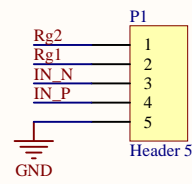

C

C

D

D

Breakout board for INA826AID		Drawn by: Bronson Philippa	 JAMES COOK UNIVERSITY <small>ΔΙΣΤΡΑΤΕΙΑ</small>
Sheet 1 of 1	Date: 1/04/2021	Time: 11:49:10 AM	
File: Main.SchDoc	Revision: A		

1

2

3